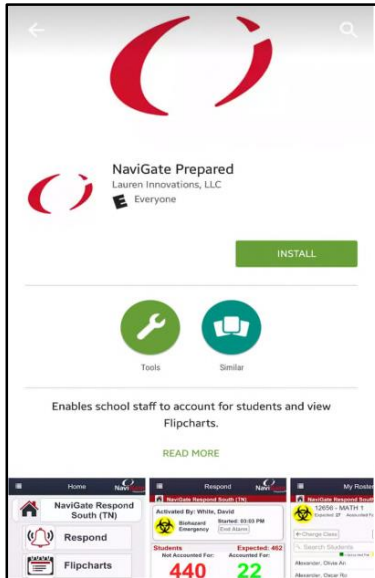

Android Devices

Google Play Store:

1. Requires Android 3.0 or later.
2. Make sure you have your Google Play account password (if applicable).
3. Make sure you have a reliable Internet connection.
4. Search for “NaviGate Prepared App” and look for the app with the red NaviGate logo.
5. Tap the “INSTALL” button to begin download (you may be prompted to authenticate by entering your Google password).
6. Tap “ACCEPT” to start the download.
7. When download is complete, tap “OPEN” to launch the app.
8. Once the app is launched, you can now log in with your credentials.