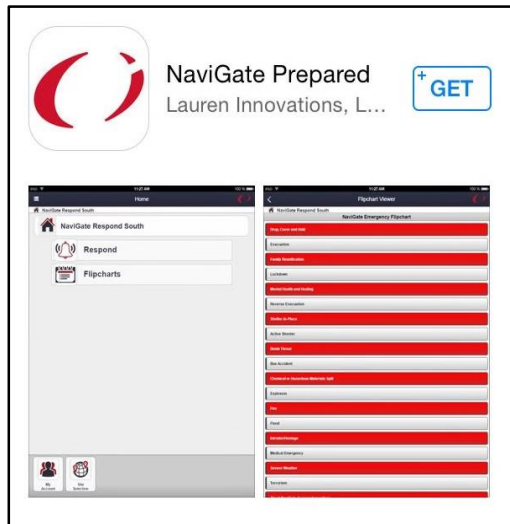

iOS/Apple Devices

Apple App Store:

1. Requires iOS 6.0 or later.
2. Make sure you have your Apple ID and password (if applicable.)
3. Make sure you have a reliable Internet connection.
4. Search for "NaviGate Prepared" and look for the app with the red NaviGate logo.
5. Tap the "GET" Button to begin download (you may be prompted to authenticate by entering your Apple ID password.)
6. When download is complete, tap the "OPEN" icon to launch the app.
7. Once the app is launched, you can now log in with your credentials.