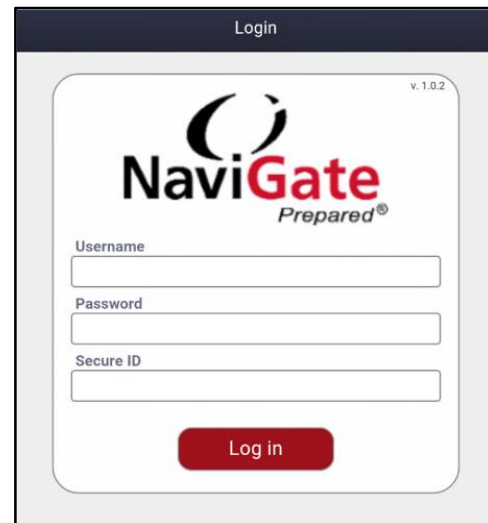

iOS/Apple Devices

Apple App Store:

1. Requires iOS 6.0 or later.
2. Make sure you have your Apple ID and password (if applicable.)
3. Make sure you have a reliable Internet connection.
4. Search for "NaviGate Prepared" and look for the app with the red NaviGate logo.
5. Tap the "GET" Button to begin download (you may be prompted to authenticate by entering your Apple ID password.)
6. When download is complete, tap the "OPEN" icon to launch the app.
7. Once the app is launched, you can now log in with your credentials.